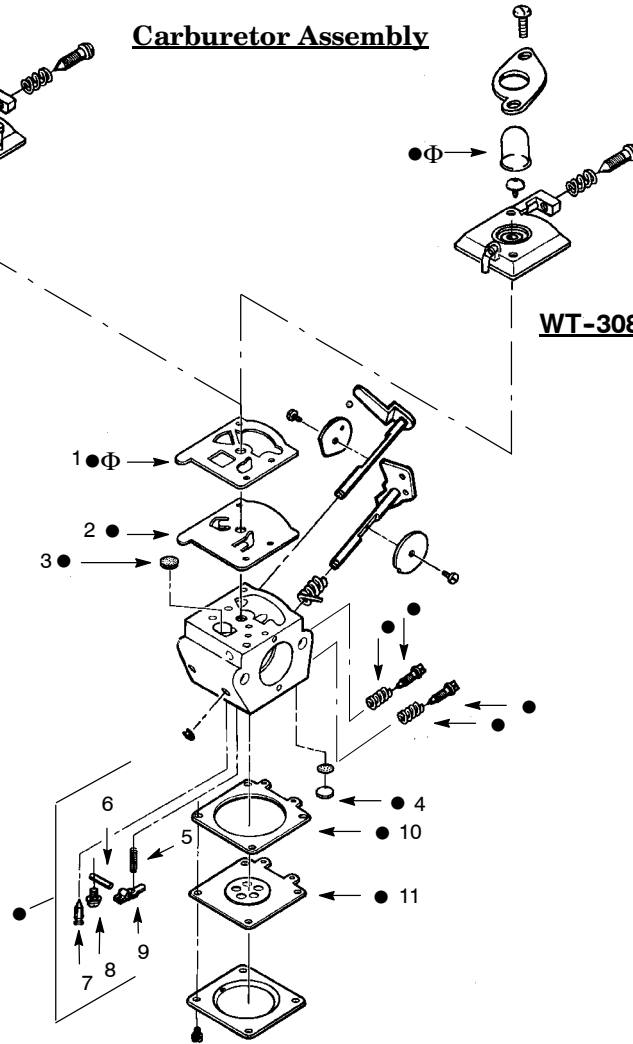

PARTS LIST NO. <b>530068918</b>		<b>WEED EATER® PARTS LIST</b>	MODEL(s) <b>GE21 Edger (N. Am. Non-Calif &amp; Australia)</b>
DATE <b>08/19/03</b>	REPLACES <b>530068918-11/25/02</b>		<b>Note:</b> Illustration may differ from actual model due to design changes

### Carburetor Assembly

**WT-242 - #530035328**

**WT-308 - #530069654**

Gasket/Dia.  
Repair Kit

12

Carburetor  
Repair  
Kit

13

Ref.	Part No.	Description
<b>Type 1 &amp; 2</b>		
1.	530035164	Pump Gasket
2.	530035166	Pump Diaphragm
3.	530035178	Fuel Inlet Screen
4.	530035162	Welch Plug
5.	530035139	Metering Lever Spring
6.	530035250	Metering Pin
7.	530035106	Inlet Needle Valve
8.	530035236	Metering Lever Pin Screw
9.	530035031	Metering Lever
10.	530035320	Metering Diaphragm Gasket
11.	530035014	Metering Diaphragm
12.	530035313	Gasket/Diaphragm Kit (Incl. 1, 2, 10 & 11)
13.	530035312	Carburetor Repair Kit WT-242 (Includes 1-12)
	530069658	WT-308 (●Indicates Contents)

**Kit - Carburetor Assembly No. 530071634 - WT-630**

**Note:** No Repair kits are available for this carburetor, please order the complete assembly part number 530-071634 (WT-630)

✓ = NEW PART NUMBER FOR THIS IPL      ★ = REFER TO THE SERVICE REFERENCE INDICATED FOR MORE INFORMATION. (LOCATED AT END OF IPL)  
 ● = THESE PARTS ARE ILLUSTRATED FOR CLARITY. ORDER COMPLETE ASSEMBLY.