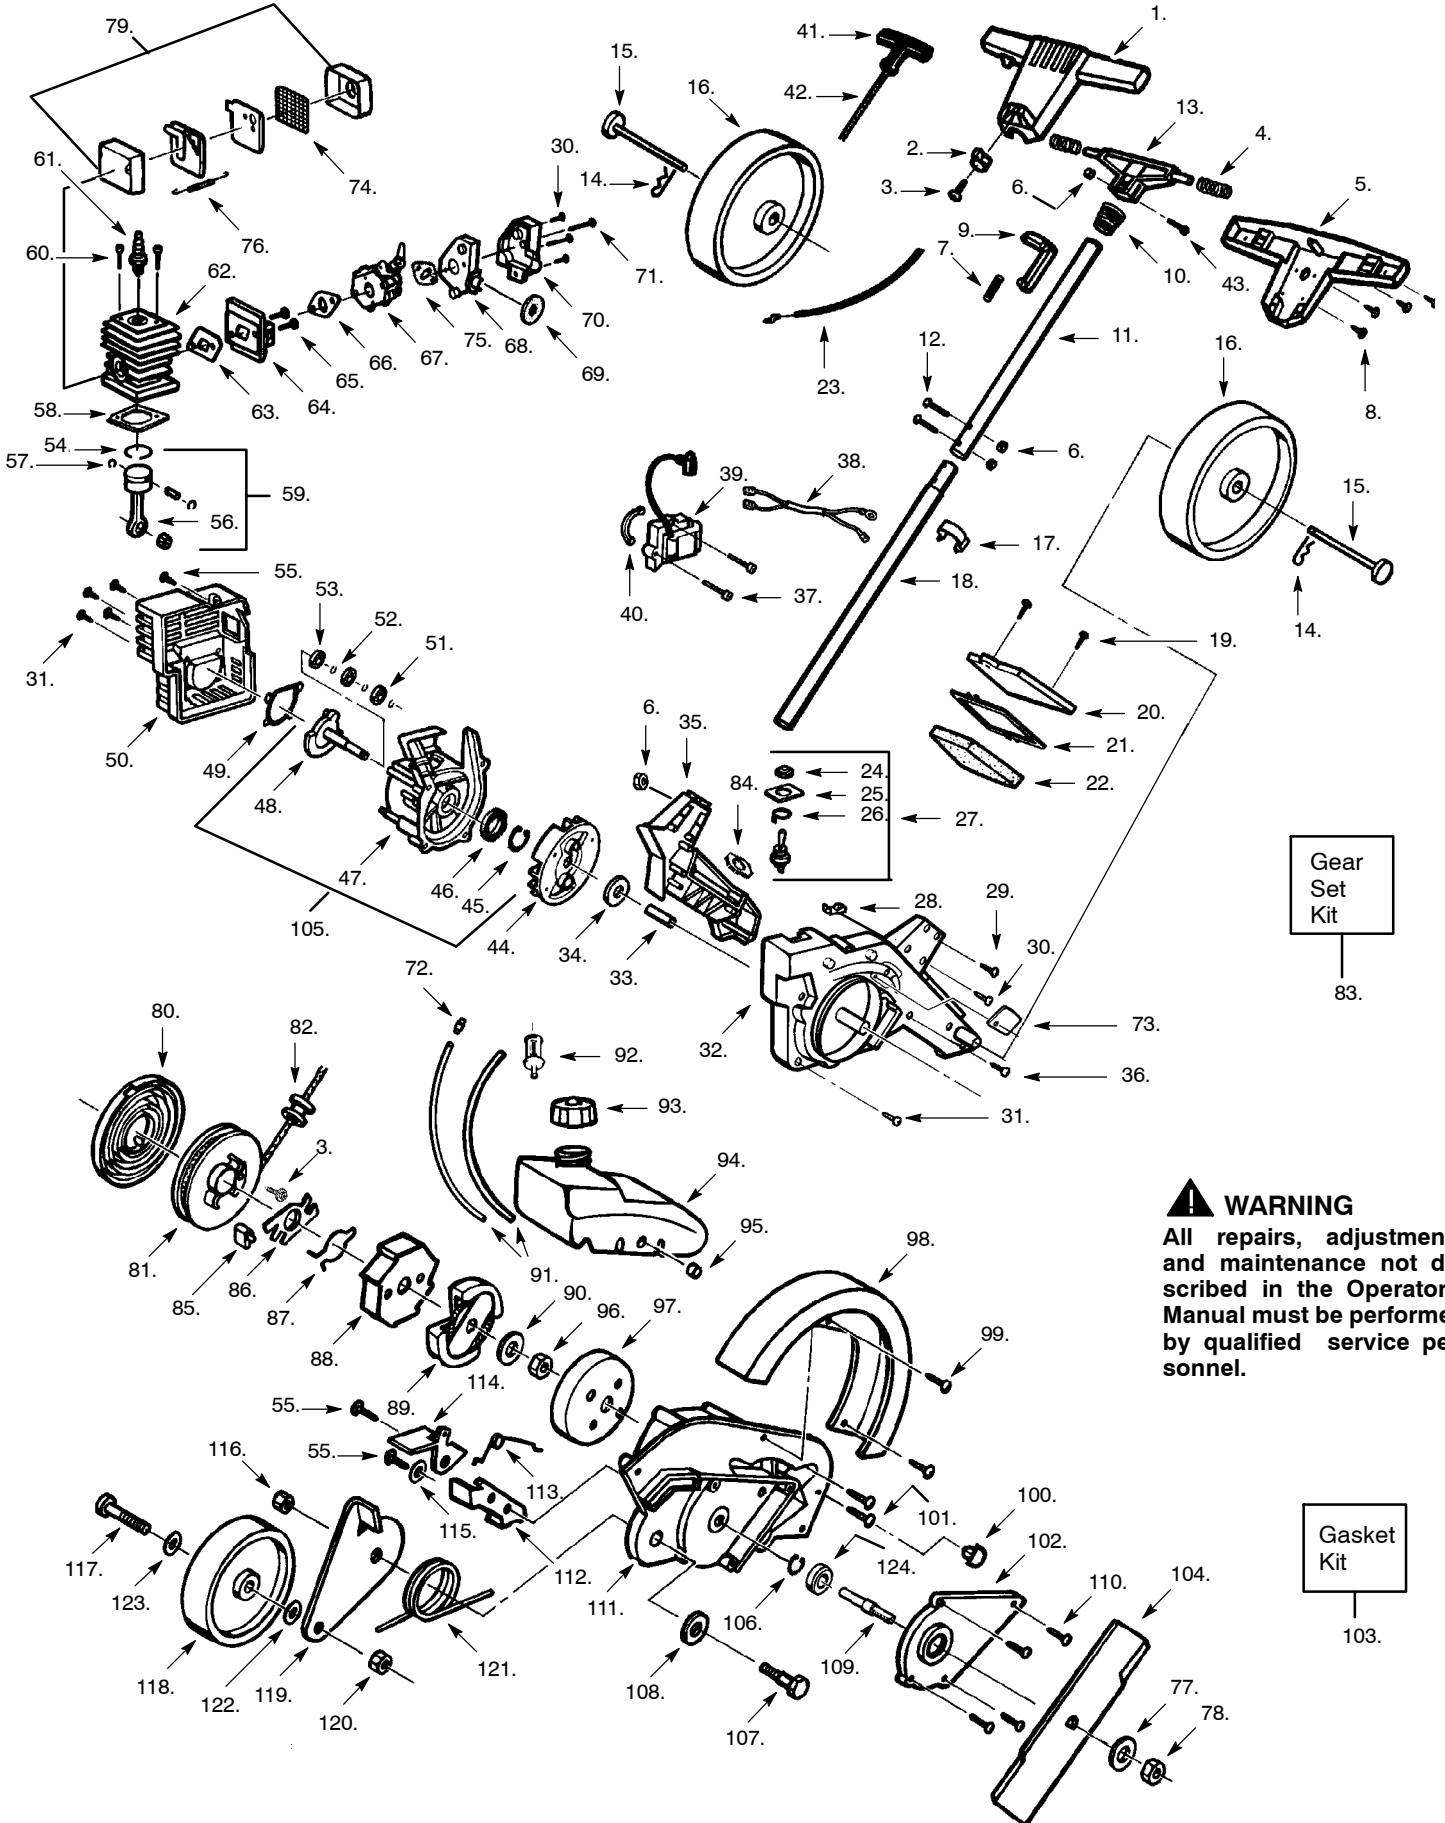

PARTS LIST NO. <b>530068918</b>		<b>WEED EATER® PARTS LIST</b>	MODEL(s) <b>GE21 Edger (N. Am. Non-Calif &amp; Australia)</b>
DATE <b>08/19/03</b>	REPLACES <b>530068918-11/25/02</b>		<b>Note:</b> Illustration may differ from actual model due to design changes

### Carburetor Assembly

**WT-242 - #530035328**

**WT-308 - #530069654**

Gasket/Dia.  
Repair Kit

12

Carburetor  
Repair  
Kit

13

Ref.	Part No.	Description
<b>Type 1 &amp; 2</b>		
1.	530035164	Pump Gasket
2.	530035166	Pump Diaphragm
3.	530035178	Fuel Inlet Screen
4.	530035162	Welch Plug
5.	530035139	Metering Lever Spring
6.	530035250	Metering Pin
7.	530035106	Inlet Needle Valve
8.	530035236	Metering Lever Pin Screw
9.	530035031	Metering Lever
10.	530035320	Metering Diaphragm Gasket
11.	530035014	Metering Diaphragm
12.	530035313	Gasket/Diaphragm Kit (Incl. 1, 2, 10 & 11)
13.	530035312	Carburetor Repair Kit WT-242 (Includes 1-12)
	530069658	WT-308 (●Indicates Contents)

**Kit - Carburetor Assembly No. 530071634 - WT-630**

**Note:** No Repair kits are available for this carburetor, please order the complete assembly part number 530-071634 (WT-630)

✓ = NEW PART NUMBER FOR THIS IPL      ★ = REFER TO THE SERVICE REFERENCE INDICATED FOR MORE INFORMATION. (LOCATED AT END OF IPL)  
 ● = THESE PARTS ARE ILLUSTRATED FOR CLARITY. ORDER COMPLETE ASSEMBLY.